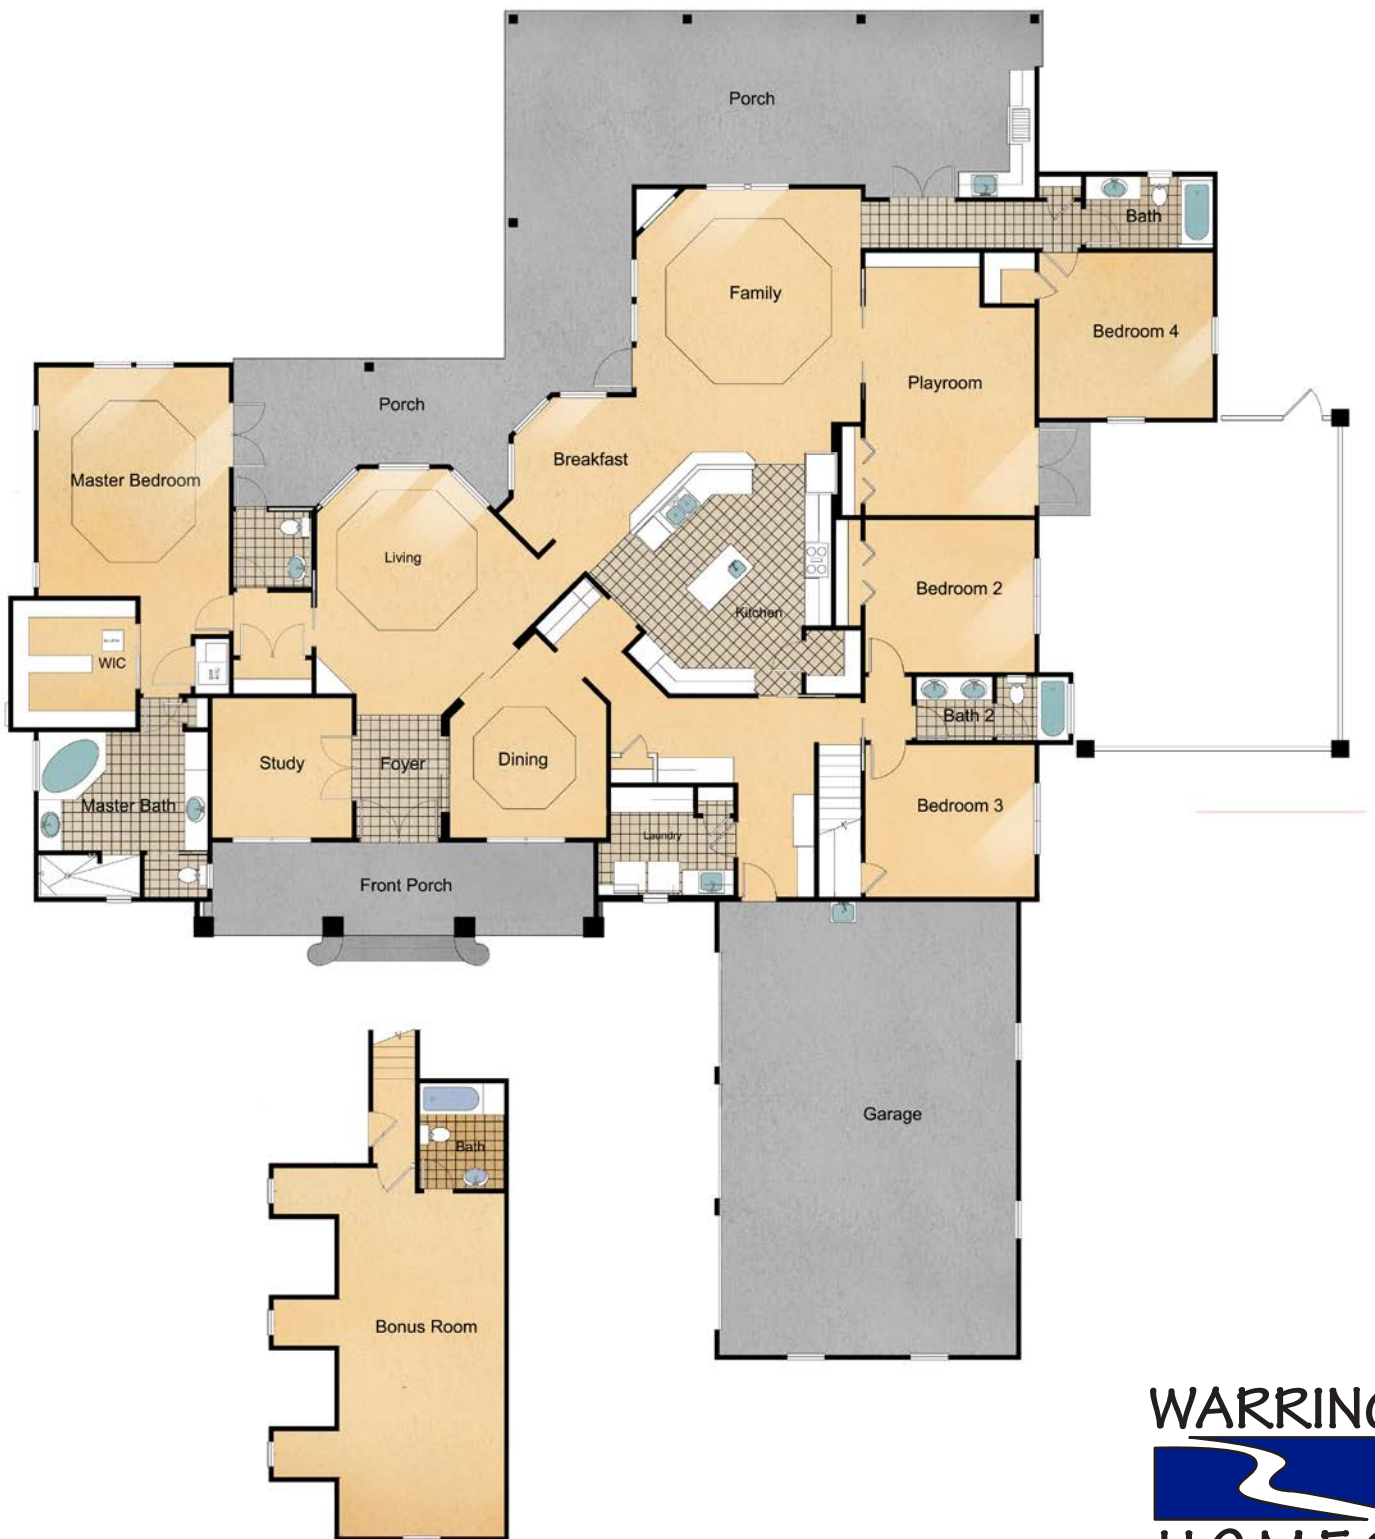

The Kingsbridge

3713 to 4325 SQ. FT living area, 4 bedrooms,
3.5 bathrooms, playroom, bonus room, 3-car garage

WARRING

HOMES

www.warringhomes.com

warringhomes@bellsouth.net / 352.333.8400

The Kingsbridge

3713 to 4325 SQ. FT living area, 4 bedrooms, 3.5 bathrooms, playroom, bonus room, 3-car garage